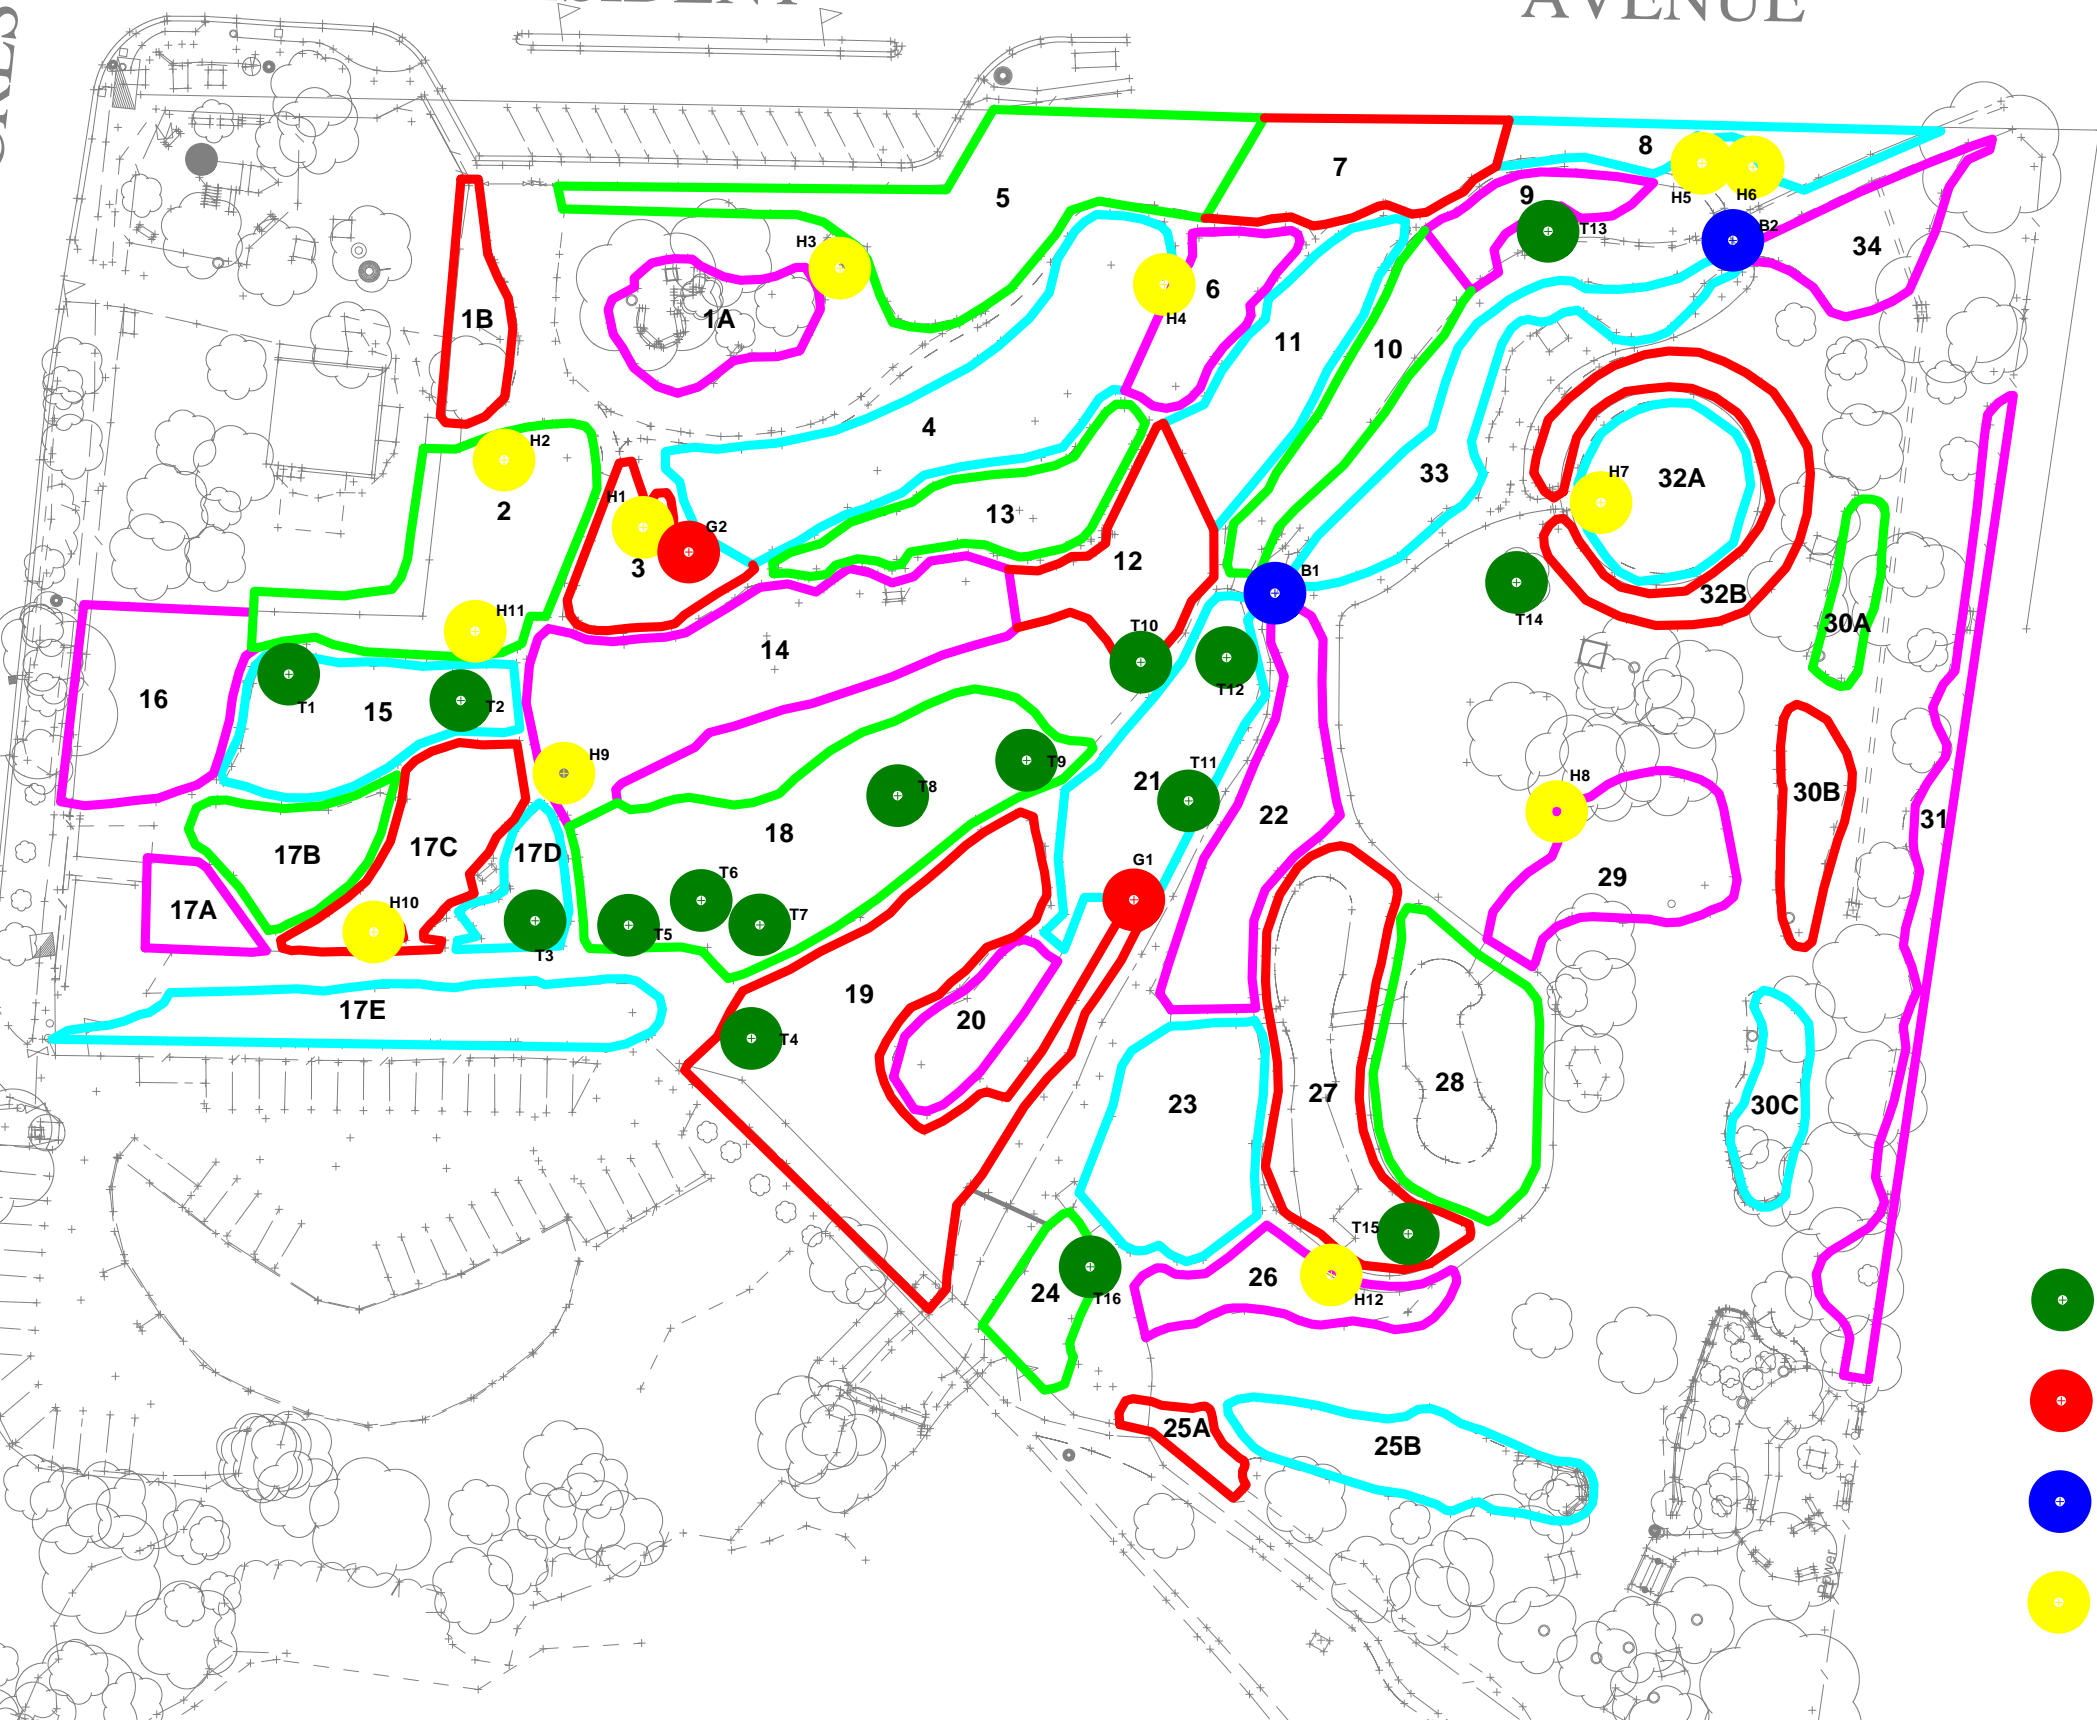

CAMELIA GARDENS

Garden Bed Layout

PRESIDENT AVENUE

MATSON CRES

-  Significant Ornamental Trees
-  Gazebos
-  Bridges
-  Heritage Structures and Monuments